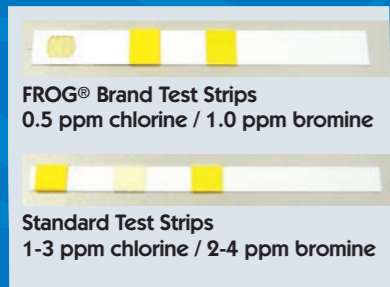

50%* less chlorine use.